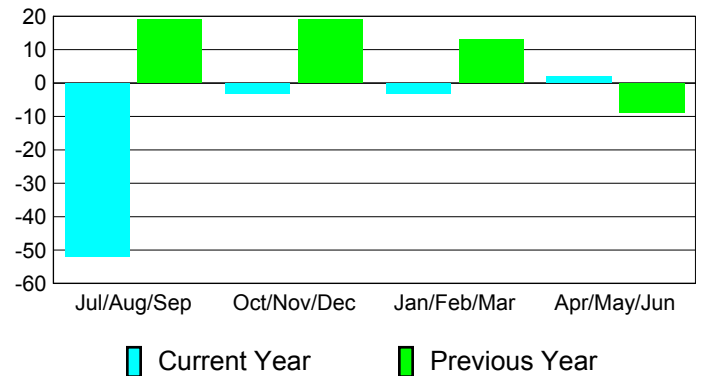

Gender Comparison 2010-2011

Jul/Aug/Sep

Oct/Nov/Dec

Jan/Feb/Mar

Apr/May/Jun

Male

Female