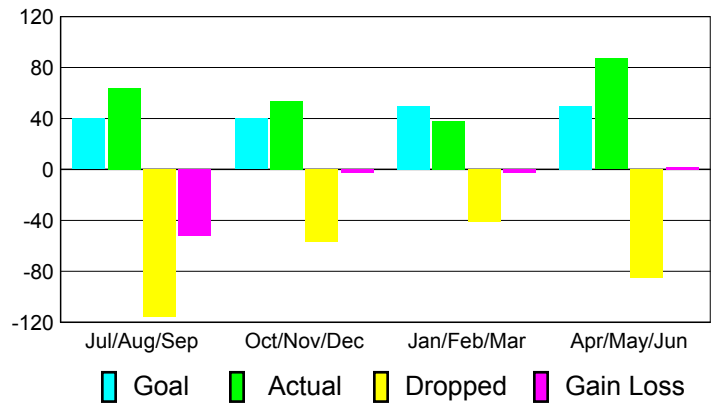

### YTD Status Quo Clubs 2010-2011

Status Quo Clubs Compared to Status Quo Members

## MEMBERSHIP

**Membership Results  
2010-2011**

**Membership  
2009-2010**

Month	Net Memb Goal	Actual New Memb	Actual Dropped Memb	Gain/Loss of Memb	Gain/Loss of Memb
Jul/Aug/Sep	40	64	-116	-52	19
Oct/Nov/Dec	40	54	-57	-3	19
Jan/Feb/Mar	50	38	-41	-3	13
Apr/May/Jun	50	87	-85	2	-9
<b>Totals</b>	<b>180</b>	<b>243</b>	<b>-299</b>	<b>-56</b>	<b>42</b>

### Membership Results 2010-2011

Goal, New, Dropped, Gain/Loss

### Comparison of Membership Gain/Loss

Current Year Compared to the Previous Year