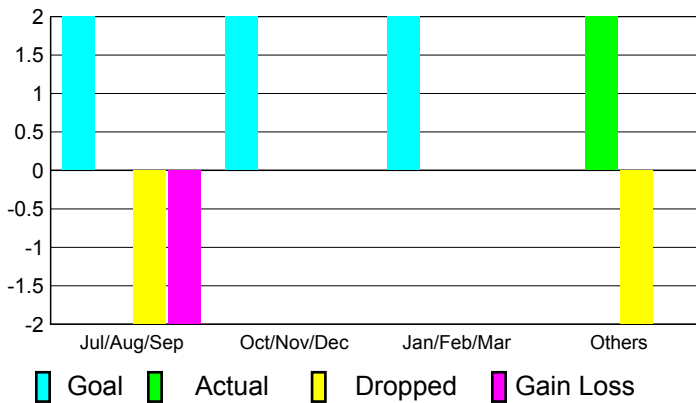

## CLUBS

**Club Results  
2010-2011**

**Clubs  
2009-2010**

Month	New Club Goal	Actual New Clubs	Actual Dropped Clubs	Gain/Loss of Clubs	Gain/Loss of Clubs
Jul/Aug/Sep	2	0	-2	-2	2
Oct/Nov/Dec	2	0	0	0	1
Jan/Feb/Mar	2	0	0	0	1
Apr/May/Jun	0	2	-2	0	0
<b>Totals</b>	<b>6</b>	<b>2</b>	<b>-4</b>	<b>-2</b>	<b>4</b>

### Club Results 2010-2011

Goal, New, Dropped, Gain/Loss

### Comparison of Club Gain/Loss

Current Year Compared to the Previous Year